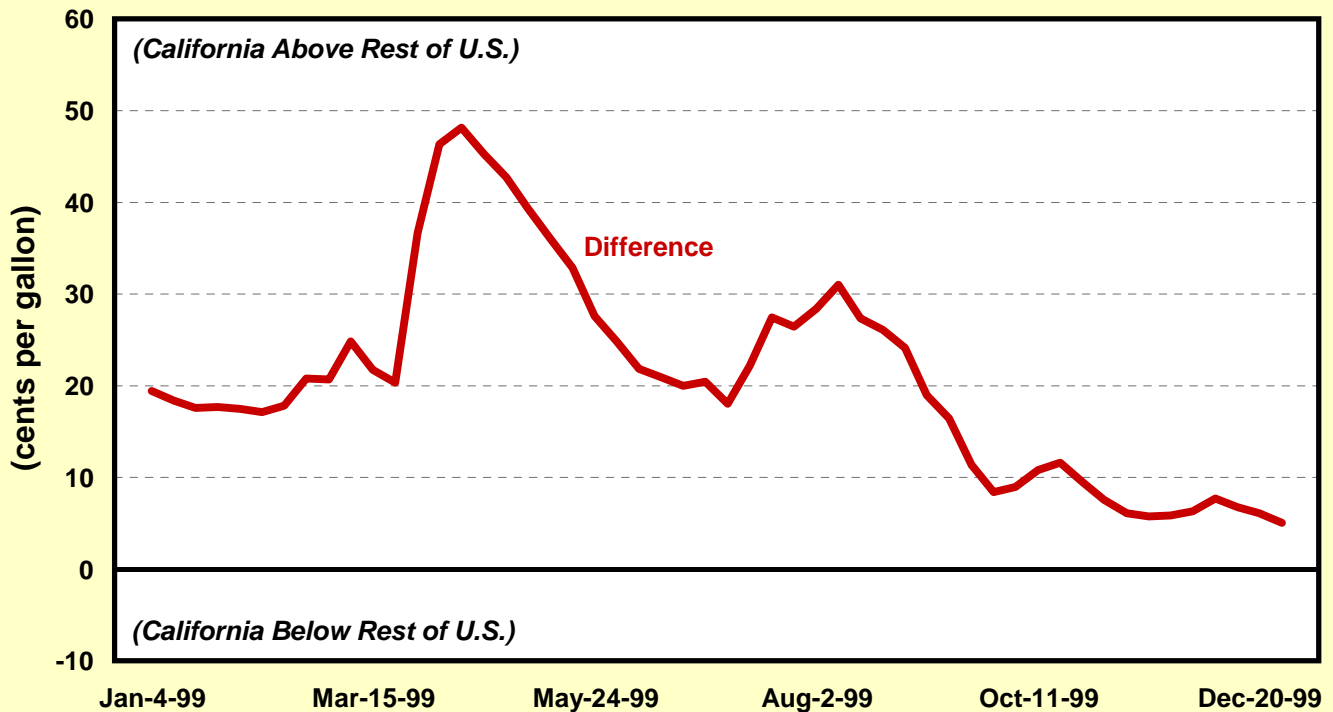

Weekly Average Retail Regular Grade Gasoline Prices California vs. Rest of U.S. January 4, 1999 - December 27, 1999

Note: All figures include taxes on a California basis.
Source: EIA 878-Motor Gasoline Price Survey, California Energy Commission.