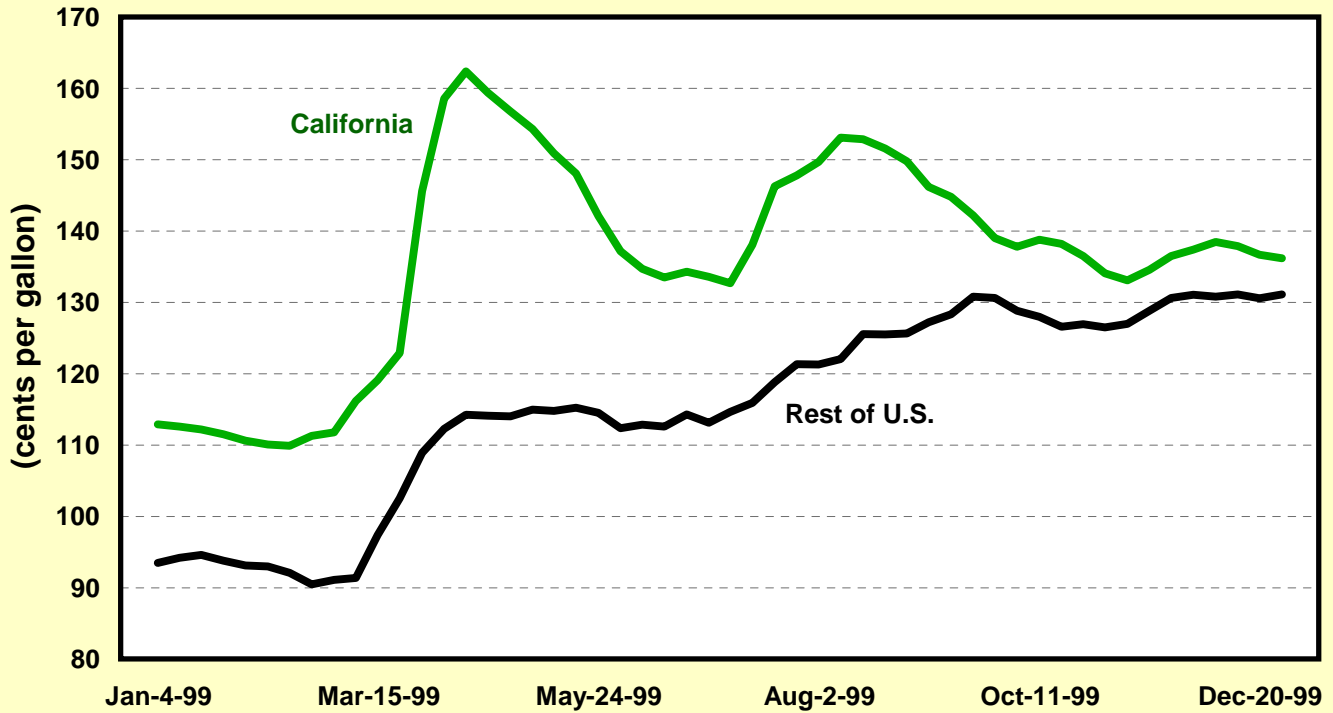

Weekly Average Retail Regular Grade Gasoline Prices California vs. Rest of U.S. January 4, 1999 - December 27, 1999

Note: All figures include taxes on a California basis.
Source: EIA 878-Motor Gasoline Price Survey, California Energy Commission.