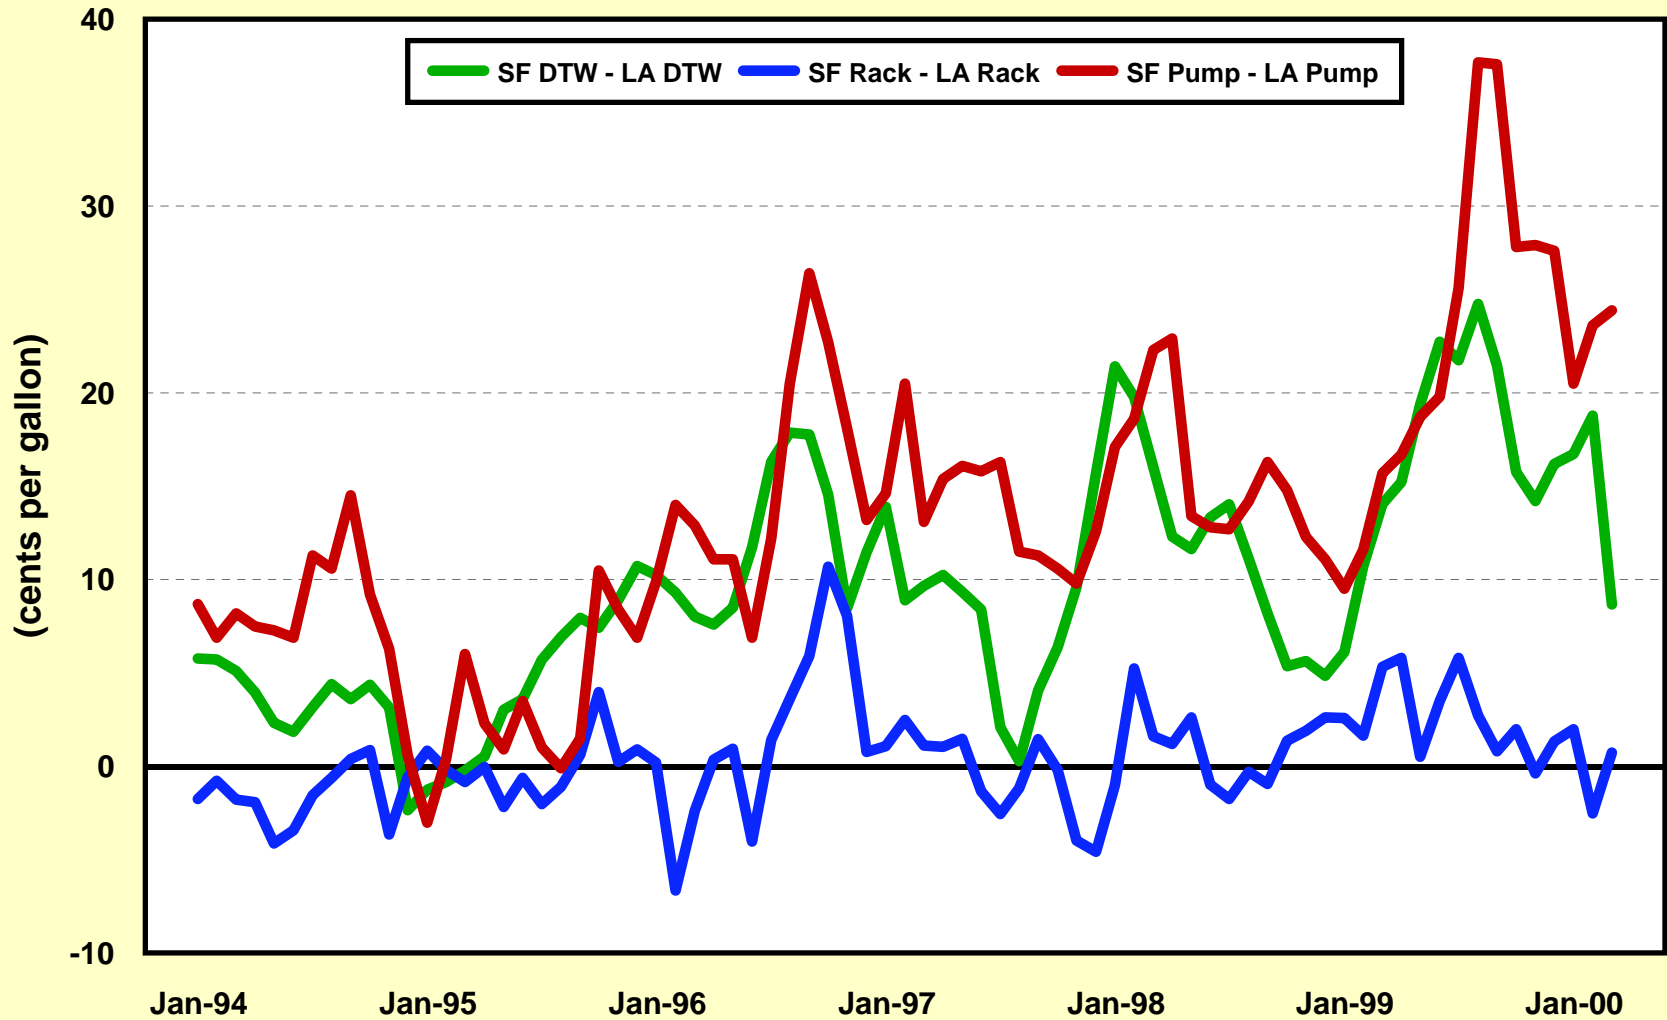

Average California Branded Rack, DTW, & Pump Prices San Francisco vs. Los Angeles January 1994 - March 2000

Source: OPIS, Lundberg, Oil & Gas Journal.