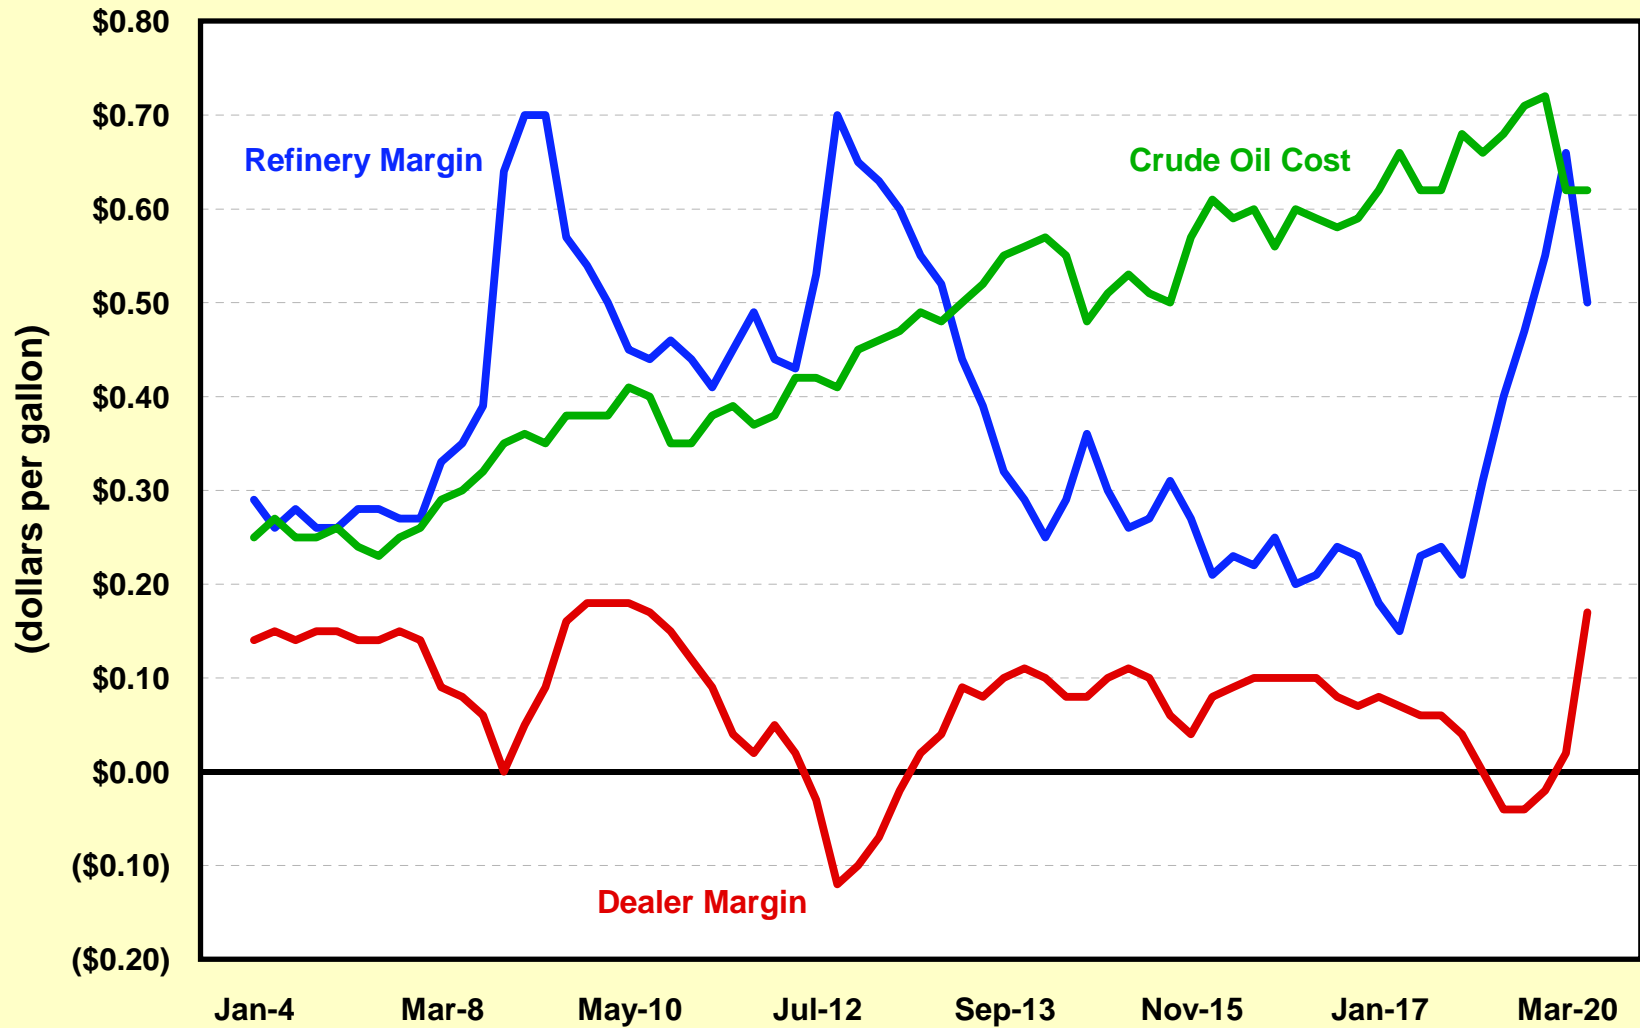

Estimated Breakdown of Gasoline Costs and Margins January 1999 - March 2000

Source: California Energy Commission.