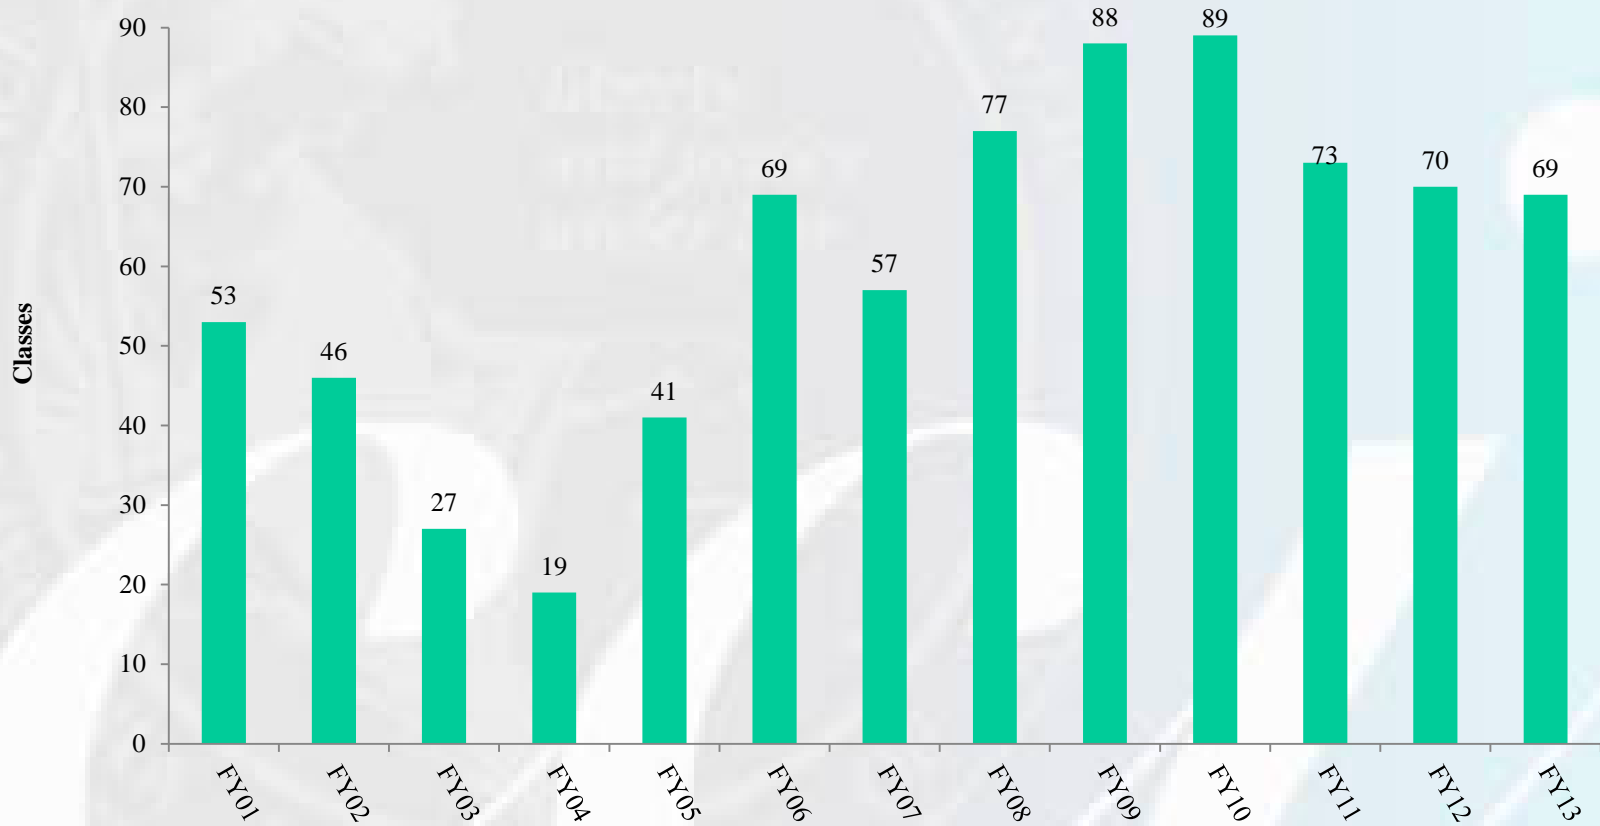

FY 13/14 Annual Summary of Activities:

Classes Completed: 69

Students: 967

Student Hours: 30,253

California Criminalistics Institute

California
Department of Justice

FY 13/14 Classes Conducted By CCI

California Criminalistics Institute