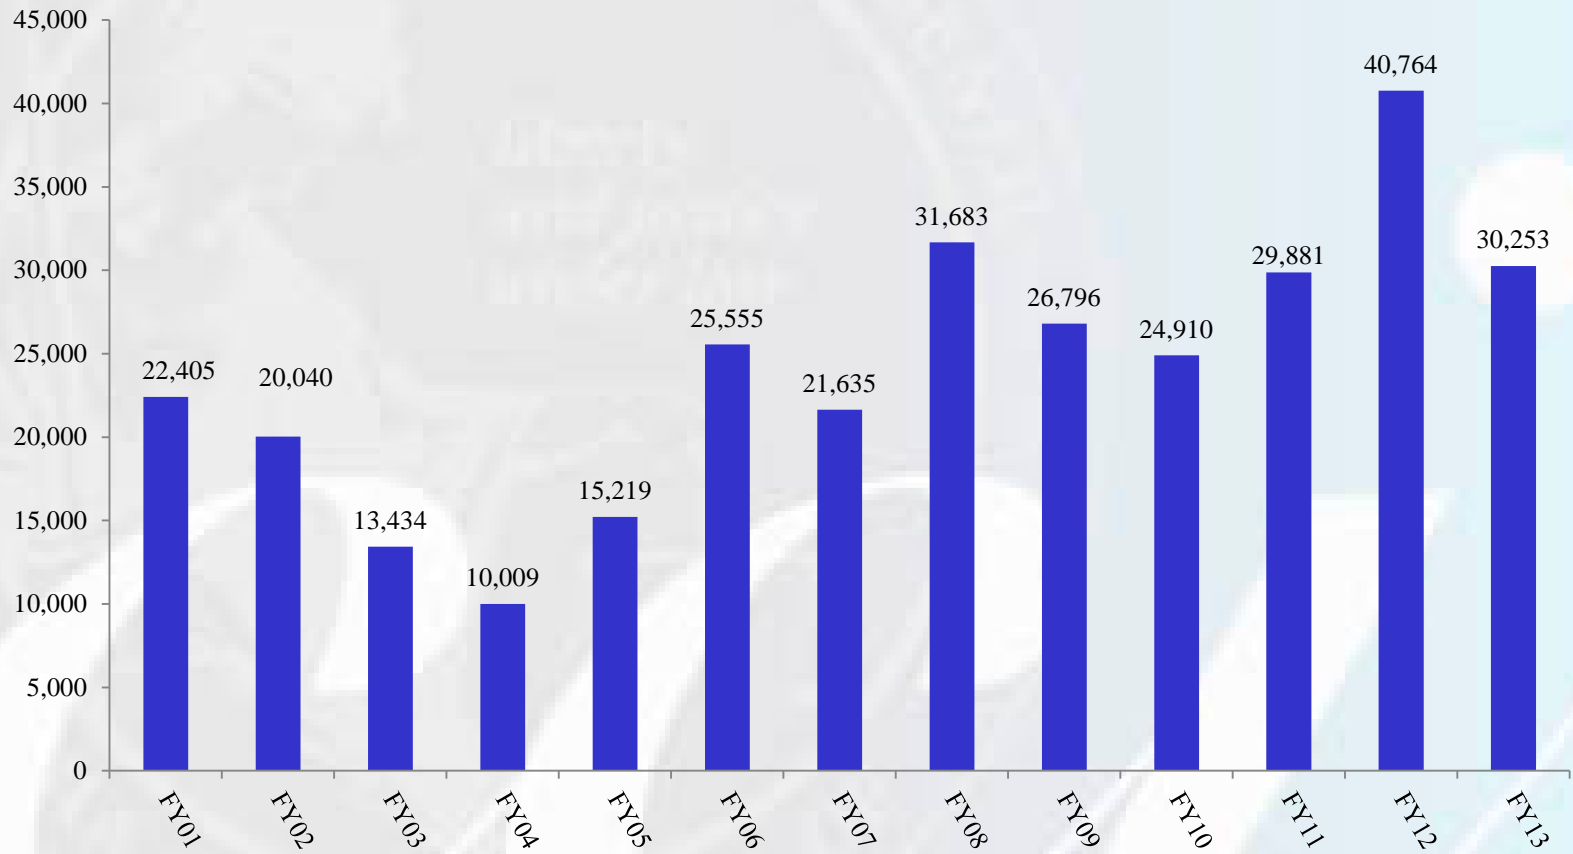

FY 13/14 Annual Summary of Activities:

Classes Completed: 69

Students: 967

Student Hours: 30,253

California Criminalistics Institute

California
Department of Justice

FY 13/14 Classes Conducted By CCI

California Criminalistics Institute

California
Department of Justice

FY 13/14 Students attending CCI classes

California Criminalistics Institute

California
Department of Justice

FY 13/14 Student Class Hours

California Criminalistics Institute