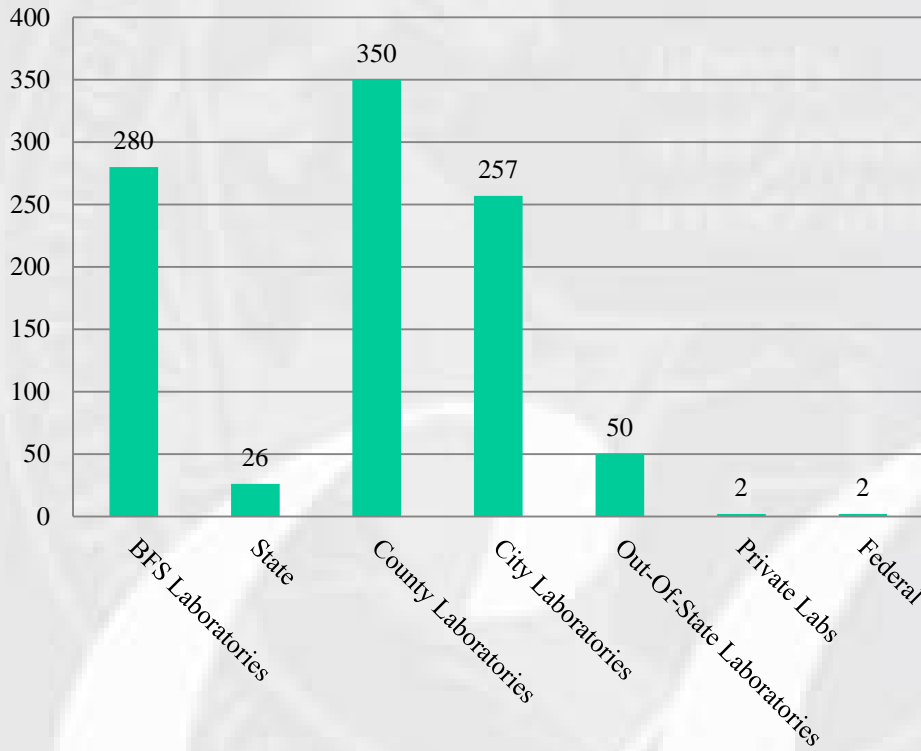

FY 13/14 Annual Summary of Activities:

Classes Completed: 69

Students: 967

Student Hours: 30,253

California Criminalistics Institute

California
Department of Justice

FY 13/14 Classes Conducted By CCI

California Criminalistics Institute

California
Department of Justice

FY 13/14 Student Population

California Criminalistics Institute

California
Department of Justice

Courses Attended by Agency

Students

Hours

California Criminalistics Institute