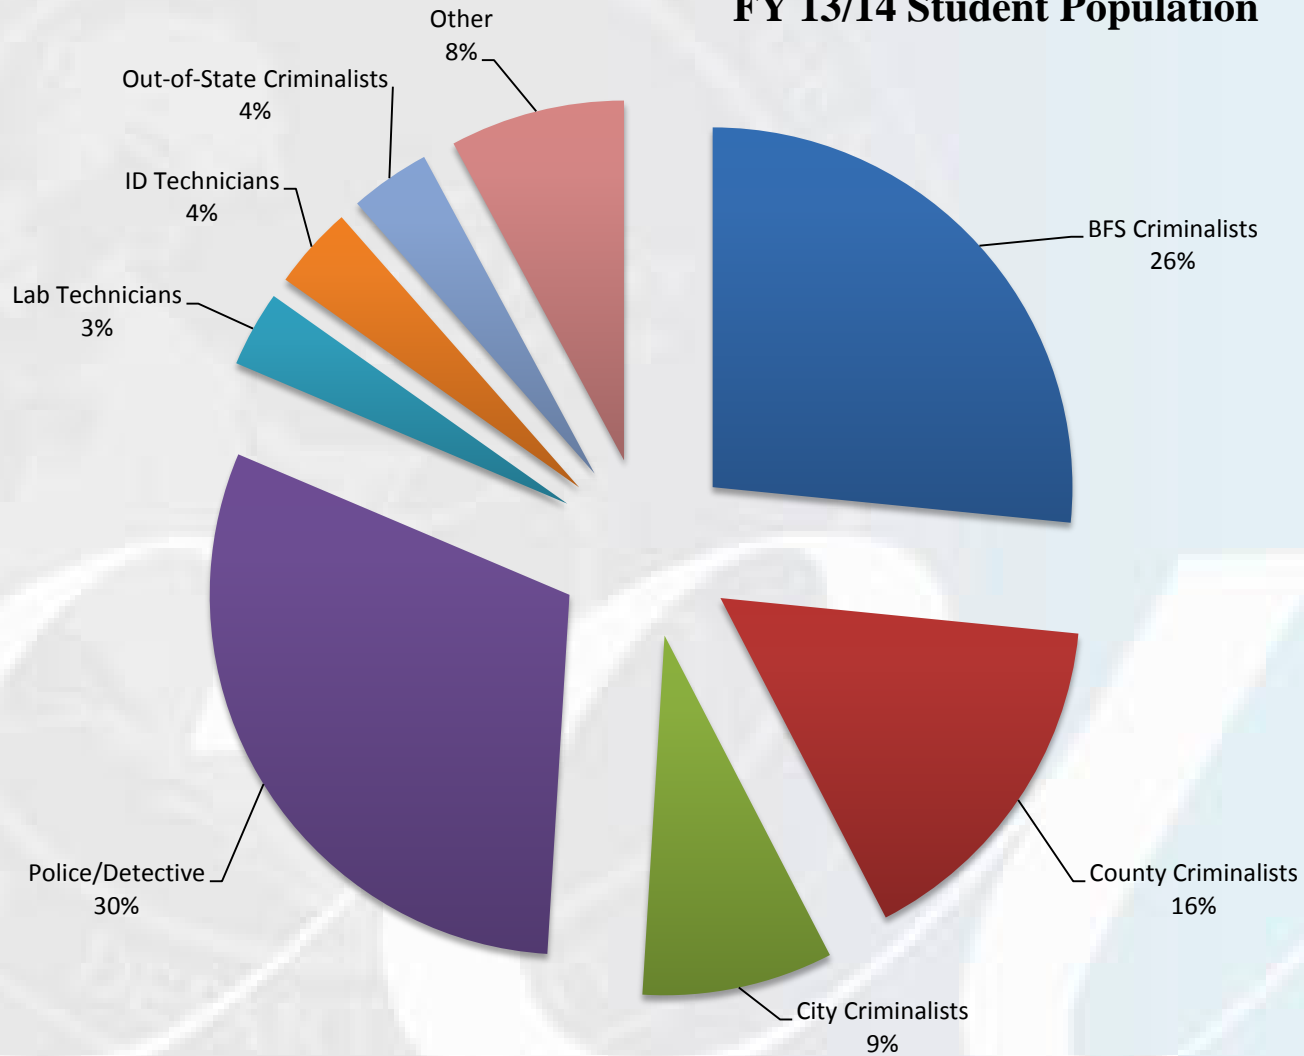

California Criminalistics Institute

California
Department of Justice

FY 13/14 Student Population