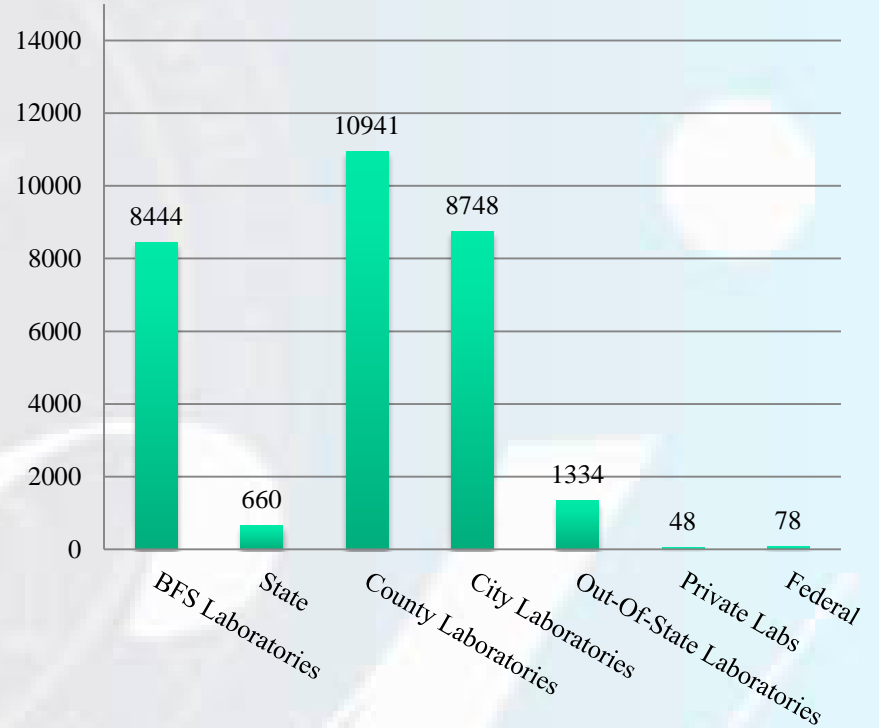

FY 13/14 Annual Summary of Activities:

Classes Completed: 69

Students: 967

Student Hours: 30,253

California Criminalistics Institute

California
Department of Justice

FY 13/14 Classes Conducted By CCI

California Criminalistics Institute

California
Department of Justice

FY 13/14 Students attending CCI classes

California Criminalistics Institute

California
Department of Justice

FY 13/14 Student Class Hours

California Criminalistics Institute

California
Department of Justice

FY 13/14 Student Population

California Criminalistics Institute

California
Department of Justice

Courses Attended by Agency

Students

Hours

California Criminalistics Institute

FY 13/14 Training Provided for BFS Laboratories + Other State Units

Unit	Students	Hours	Unit	Students	Hours
FAIR-IT	1	24	BFS Toxicology Lab	7	64
Cal-ID	5	80	BFS Latent Print Section	6	200
CA Criminalistics Institute	10	270	BFS Richmond DNA Lab	69	3002
BFS Chico Lab	8	275	DataBank Outreach	2	48
BFS Central Valley Lab	17	420	Internet Technology	3	80
BFS Eureka Lab	7	203	Attorney General Office	1	24
BFS Freedom Lab	12	264	DOJ Bureau of Firearms	1	24
BFS Fresno Lab	38	1024	Automated Latent Prints	1	8
BFS Redding Lab	25	637	CA Dept of Insurance Fraud	2	48
BFS Riverside Lab	29	597	CA Dept of State Hospitals	2	62
BFS Sacramento Lab	25	691	Cal St University - Los Angeles	1	32
BFS Santa Barbara Lab	16	465	California Highway Patrol	5	182
BFS Santa Rosa Lab	10	292	Department of Toxic Control	1	24
BFS Headquarters/Quality Assurance	1	40	UC Davis Veterinary Genetics Lab	1	24
			Totals	204	5282