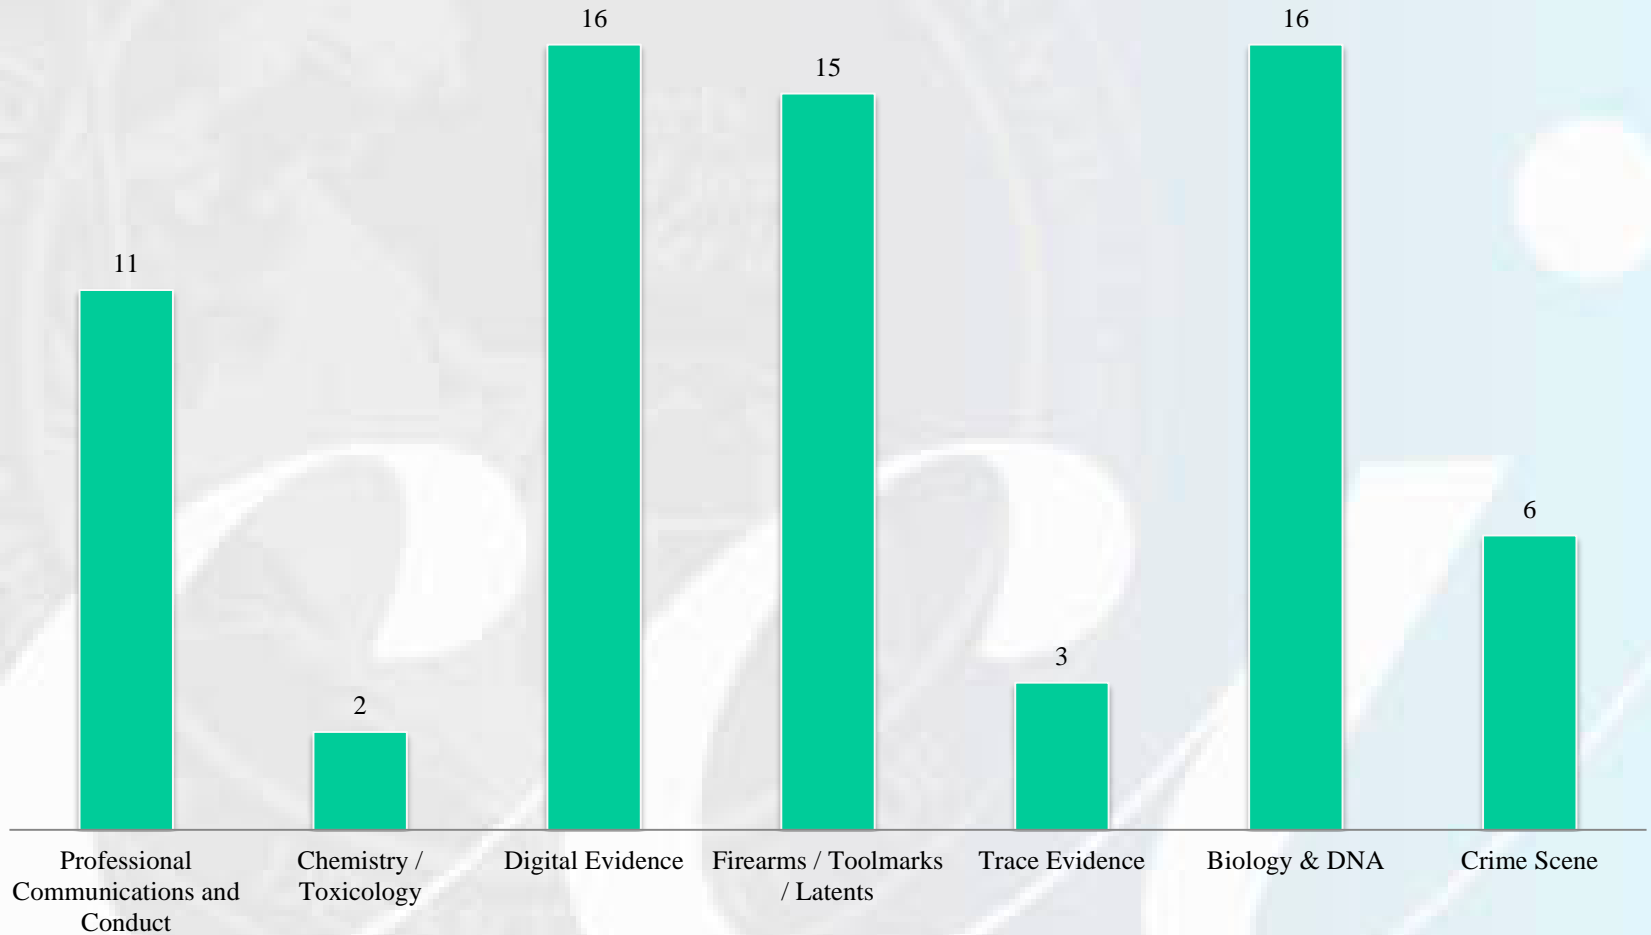

California Criminalistics Institute

California
Department of Justice

Students From Other Agencies in FY 13/14

State Agencies	Students	Hours
Arizona Dept. of Public Safety	8	176
Connecticut Dept. of Emergency Services	1	40
Hamilton County Coroner	8	176
Honolulu Police Department	2	56
Louisiana State Police Department	1	40
Mesa, AZ, Police Department	2	64
Miami-Dade Police Department	1	40
New York State Police Department	8	176
Pinellas County Forensic Laboratory	1	40
New Mexico Dept. of Transportation Science Lab	1	24
Taipei City, Taiwan Police Department	4	126
Tennessee Bureau of Investigation	9	216
Texas Department of Public Safety	2	80
Wisconsin State Crime Laboratory	2	80
Totals	50	1334

Federal or Other Agencies	Students	Hours
Federal Bureau of Investigation	1	40
Alcohol, Tobacco, Firearms & Explosives	1	38
Technical Associates, Inc.	2	48
Totals	4	126

California Criminalistics Institute

California
Department of Justice

FY 13/14 Classes by CCI Program