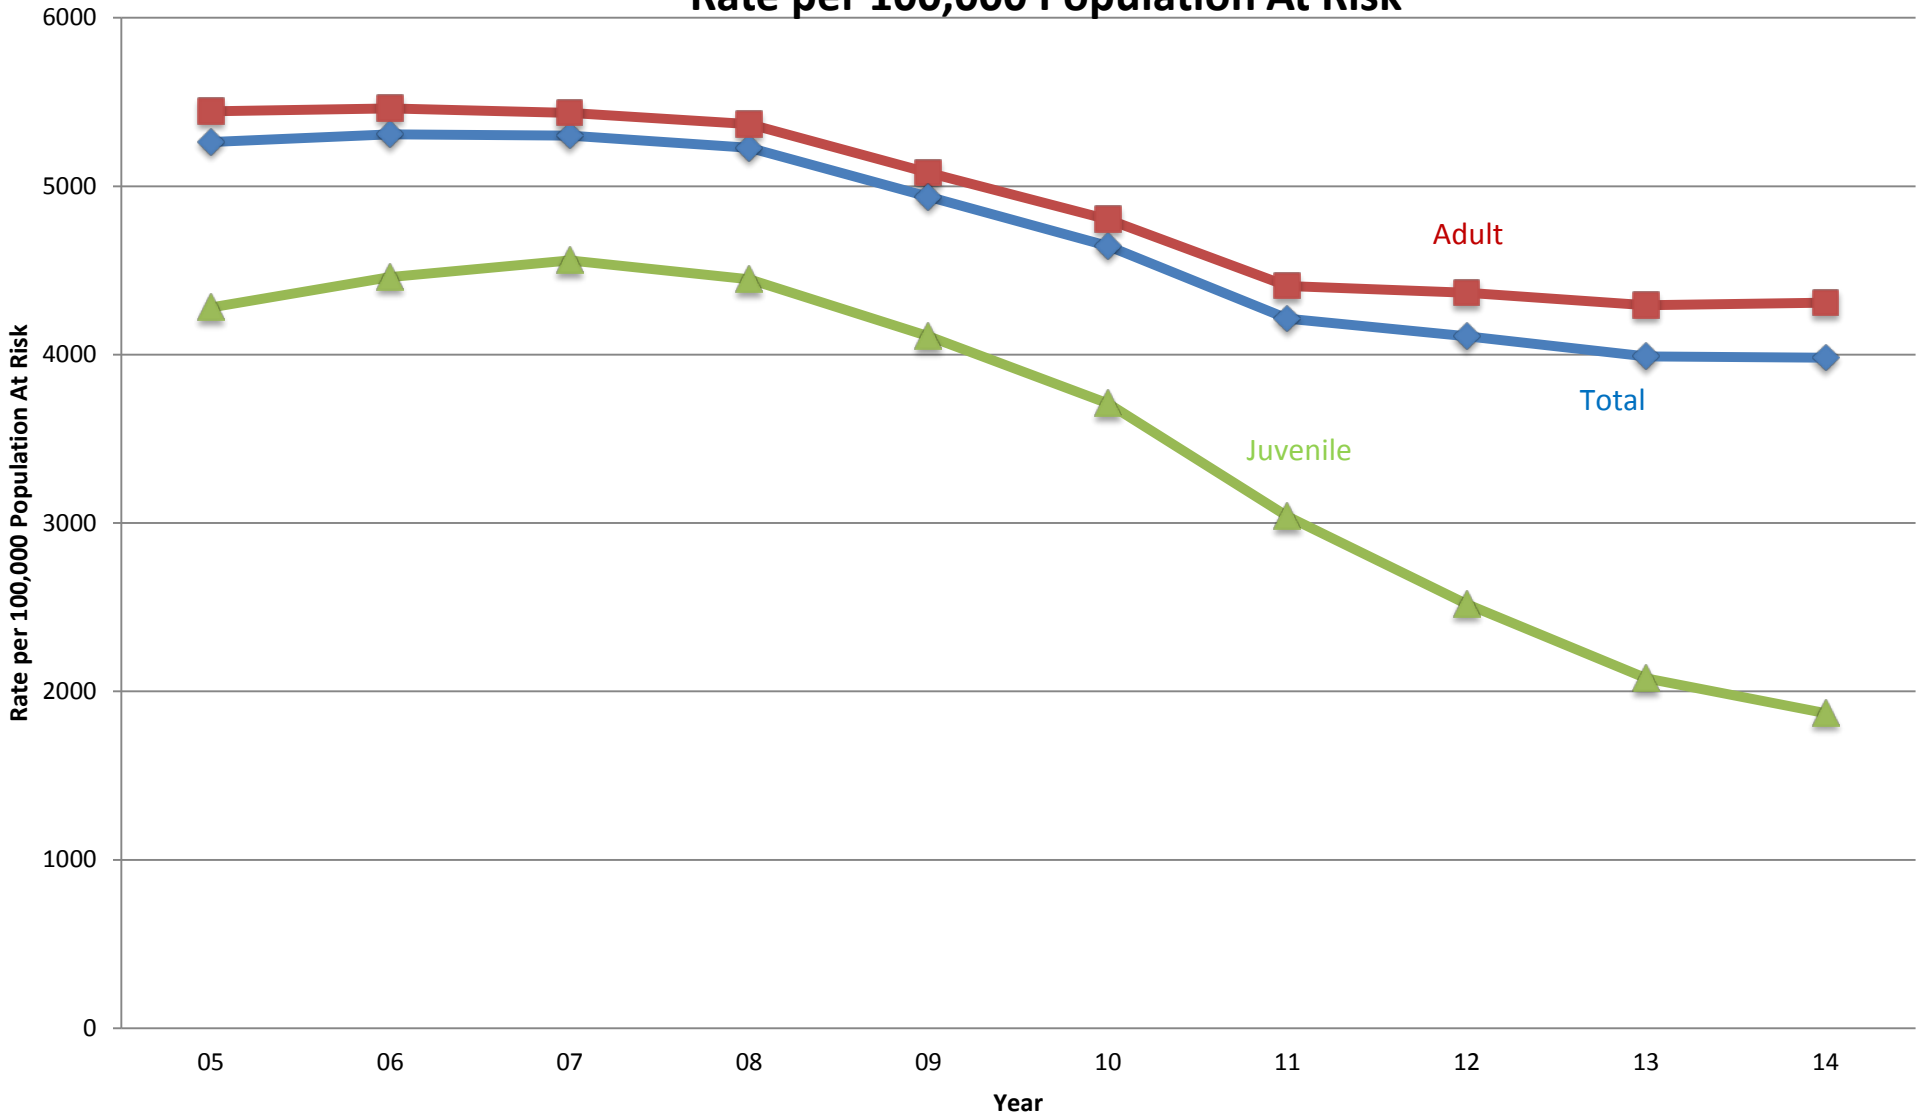

Crime in California, 2005-2014

By Category

Rate per 100,000 Population

Violent Crimes by Type, 2005-2014

Rate per 100,000 Population

Property Crimes by Type, 2005-2014

Rate per 100,000 Population

California Arrest Rates, 2005-2014
Total Law Violations
Rate per 100,000 Population At Risk

California Arrest Rates, 2005-2014

Total Felony Violations

Rate per 100,000 Population At Risk

California Arrest Rates, 2005-2014

Total Misdemeanor Violations

Rate per 100,000 Population At Risk

Adult Felony Arrest Dispositions, 2005-2014