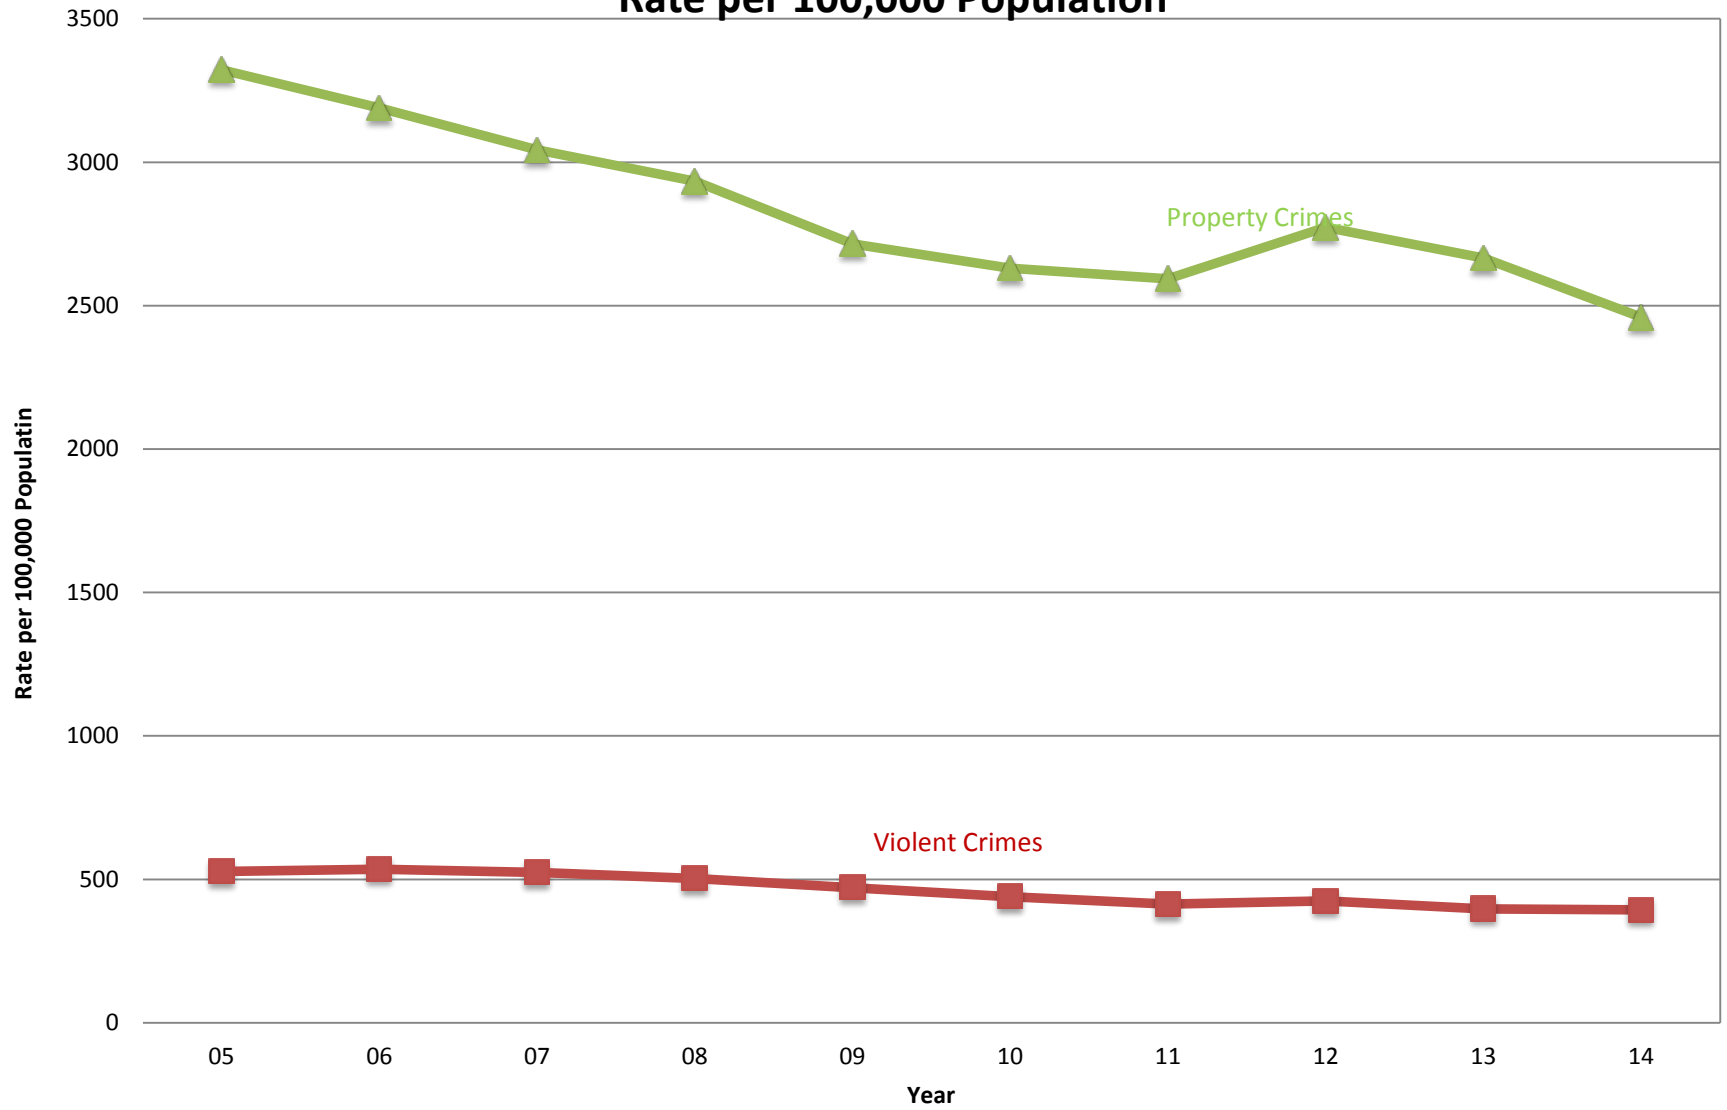

Crime in California, 2005-2014

By Category

Rate per 100,000 Population

Violent Crimes by Type, 2005-2014

Rate per 100,000 Population

Property Crimes by Type, 2005-2014

Rate per 100,000 Population

California Arrest Rates, 2005-2014
Total Law Violations
Rate per 100,000 Population At Risk

California Arrest Rates, 2005-2014

Total Felony Violations

Rate per 100,000 Population At Risk

California Arrest Rates, 2005-2014

Total Misdemeanor Violations

Rate per 100,000 Population At Risk

Adult Felony Arrest Dispositions, 2005-2014

Type of Disposition by Year

Percent of Dispositions

Criminal Justice Full-Time Personnel, 2005-2014

By Type of Agency

Domestic Violence-Related Calls, 2005-2014 by Weapon