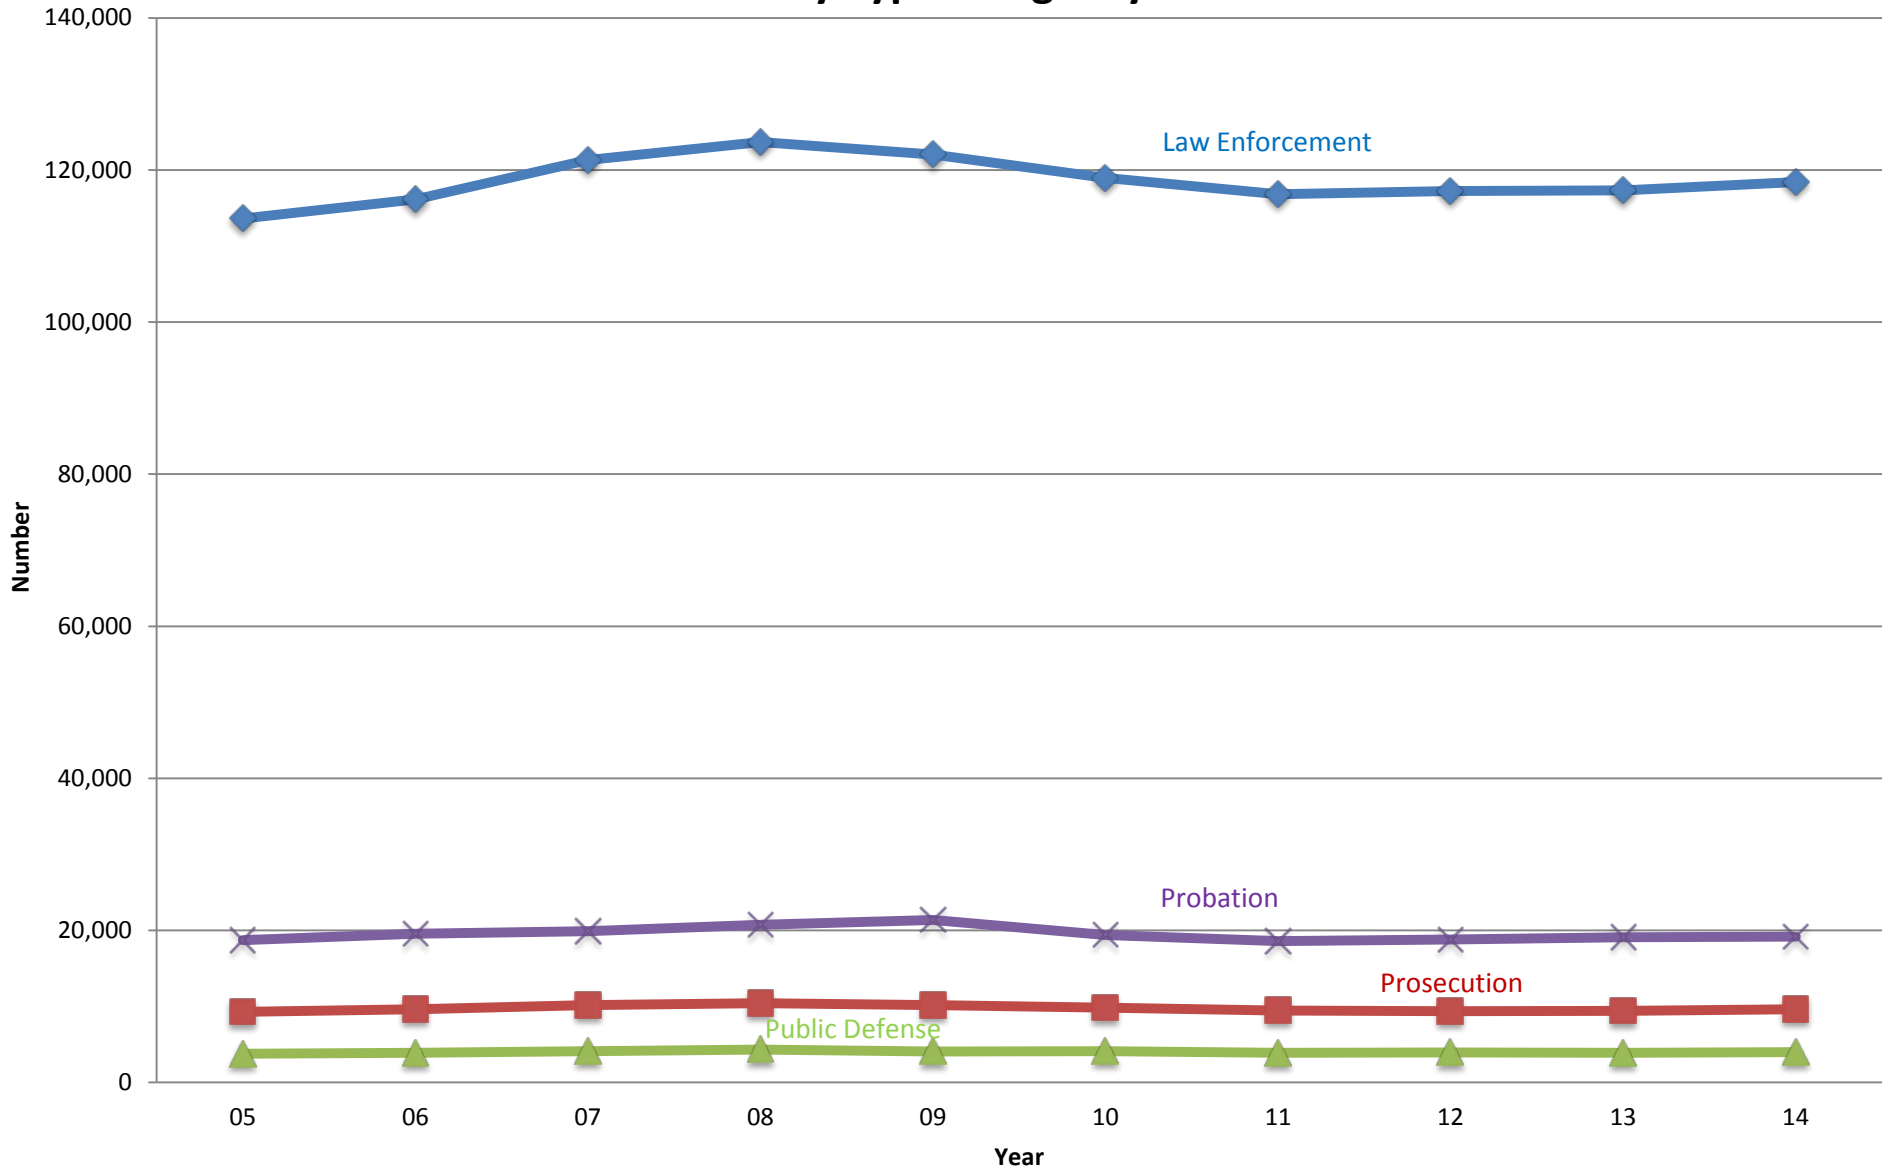

Crime in California, 2005-2014

By Category

Rate per 100,000 Population

Violent Crimes by Type, 2005-2014

Rate per 100,000 Population

Property Crimes by Type, 2005-2014

Rate per 100,000 Population

California Arrest Rates, 2005-2014
Total Law Violations
Rate per 100,000 Population At Risk

California Arrest Rates, 2005-2014

Total Felony Violations

Rate per 100,000 Population At Risk

California Arrest Rates, 2005-2014

Total Misdemeanor Violations

Rate per 100,000 Population At Risk

Adult Felony Arrest Dispositions, 2005-2014

Type of Disposition by Year

Percent of Dispositions

Criminal Justice Full-Time Personnel, 2005-2014

By Type of Agency

Domestic Violence-Related Calls, 2005-2014 by Weapon