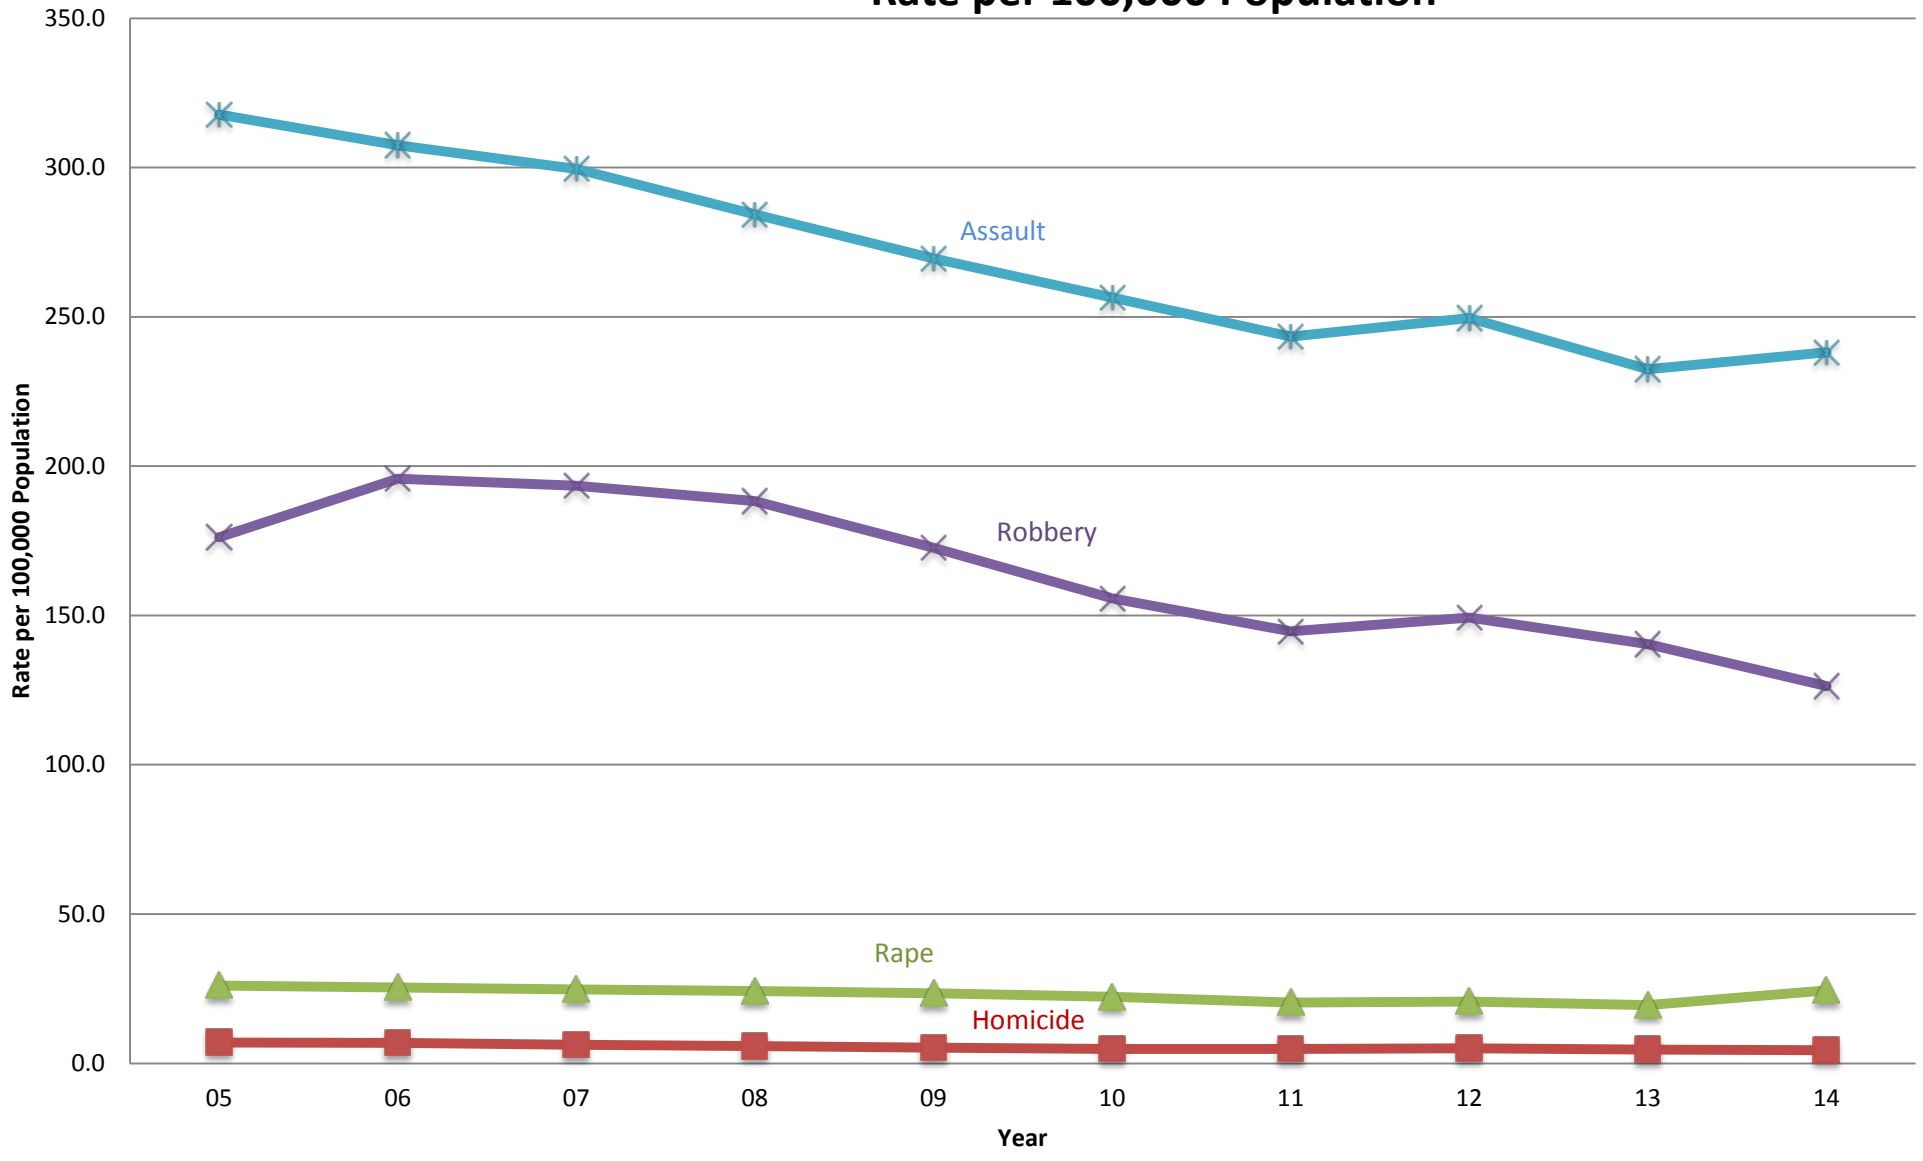

Crime in California, 2005-2014

By Category

Rate per 100,000 Population

Violent Crimes by Type, 2005-2014

Rate per 100,000 Population

Property Crimes by Type, 2005-2014

Rate per 100,000 Population

California Arrest Rates, 2005-2014
Total Law Violations
Rate per 100,000 Population At Risk

California Arrest Rates, 2005-2014

Total Felony Violations

Rate per 100,000 Population At Risk

California Arrest Rates, 2005-2014

Total Misdemeanor Violations

Rate per 100,000 Population At Risk

Adult Felony Arrest Dispositions, 2005-2014