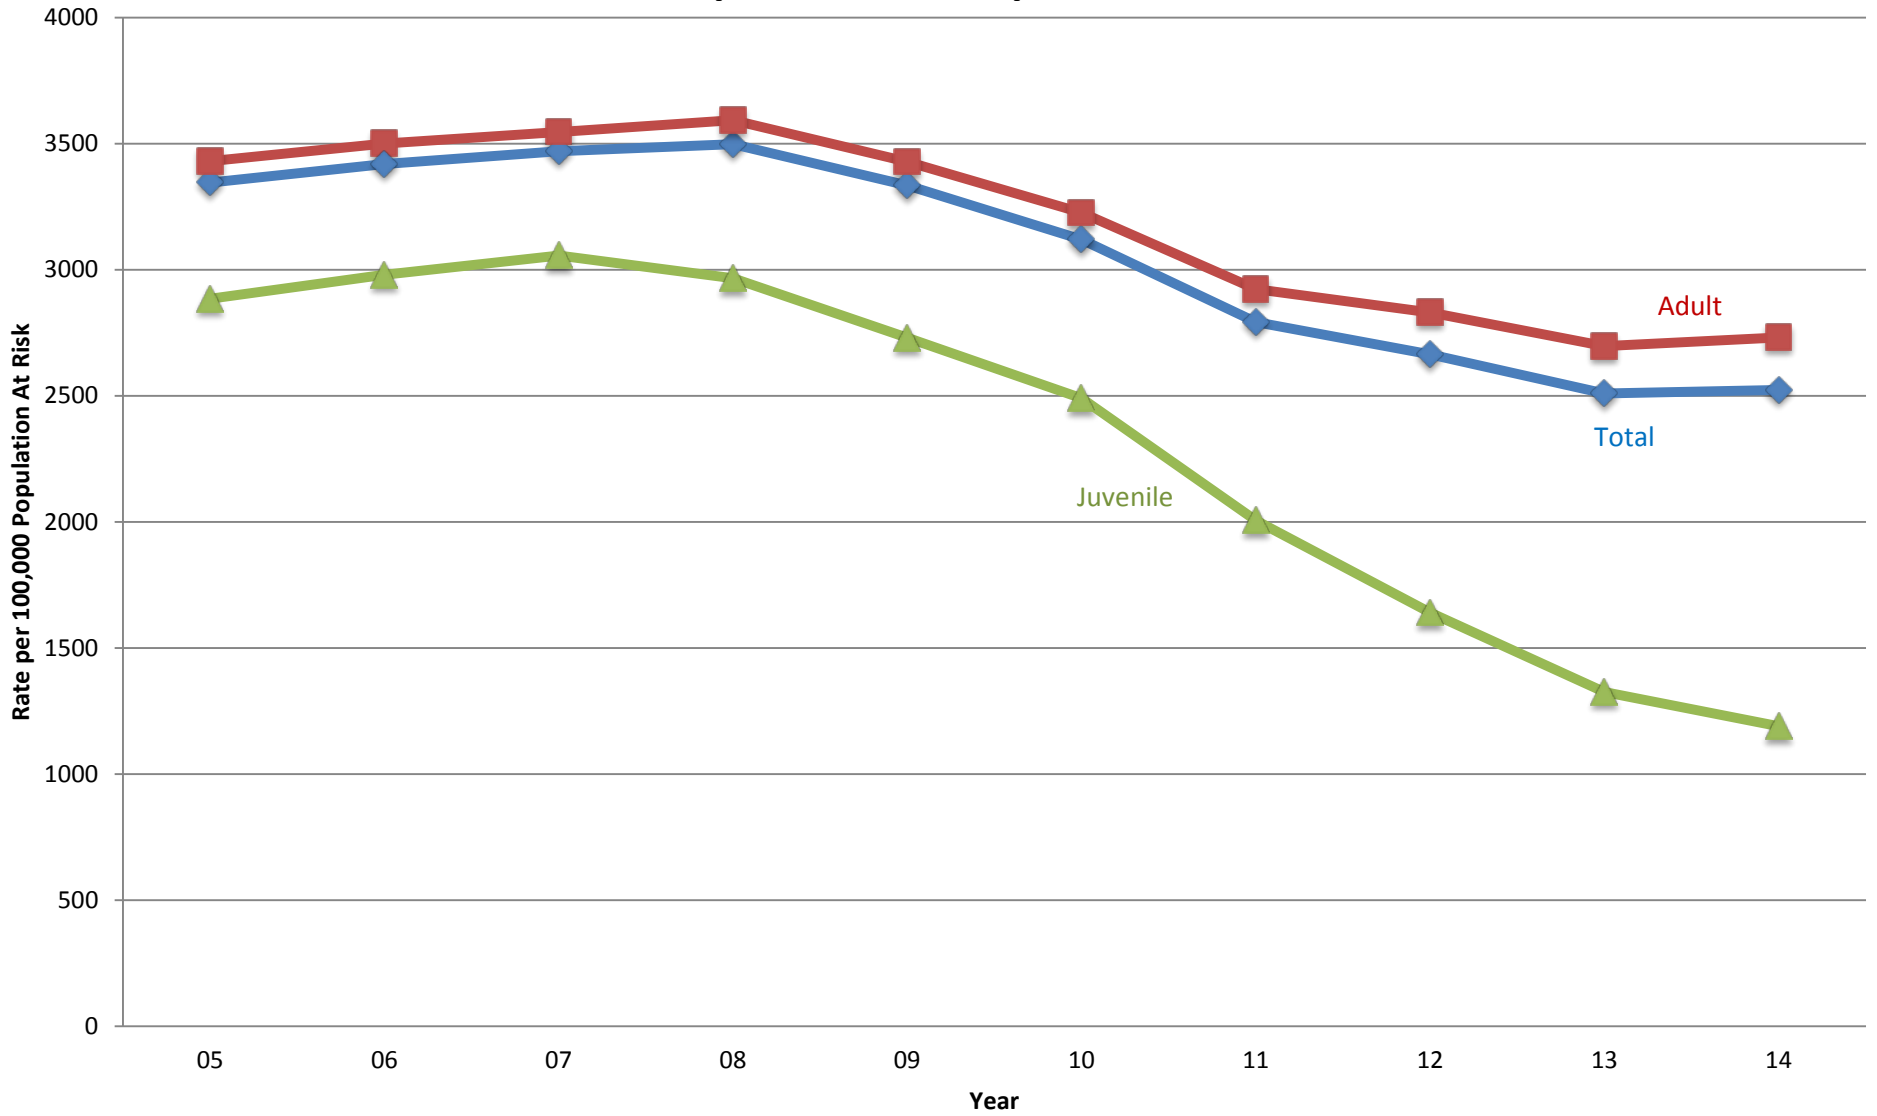

Crime in California, 2005-2014

By Category

Rate per 100,000 Population

Violent Crimes by Type, 2005-2014

Rate per 100,000 Population

Property Crimes by Type, 2005-2014

Rate per 100,000 Population

California Arrest Rates, 2005-2014
Total Law Violations
Rate per 100,000 Population At Risk

California Arrest Rates, 2005-2014

Total Felony Violations

Rate per 100,000 Population At Risk

California Arrest Rates, 2005-2014

Total Misdemeanor Violations

Rate per 100,000 Population At Risk

Adult Felony Arrest Dispositions, 2005-2014