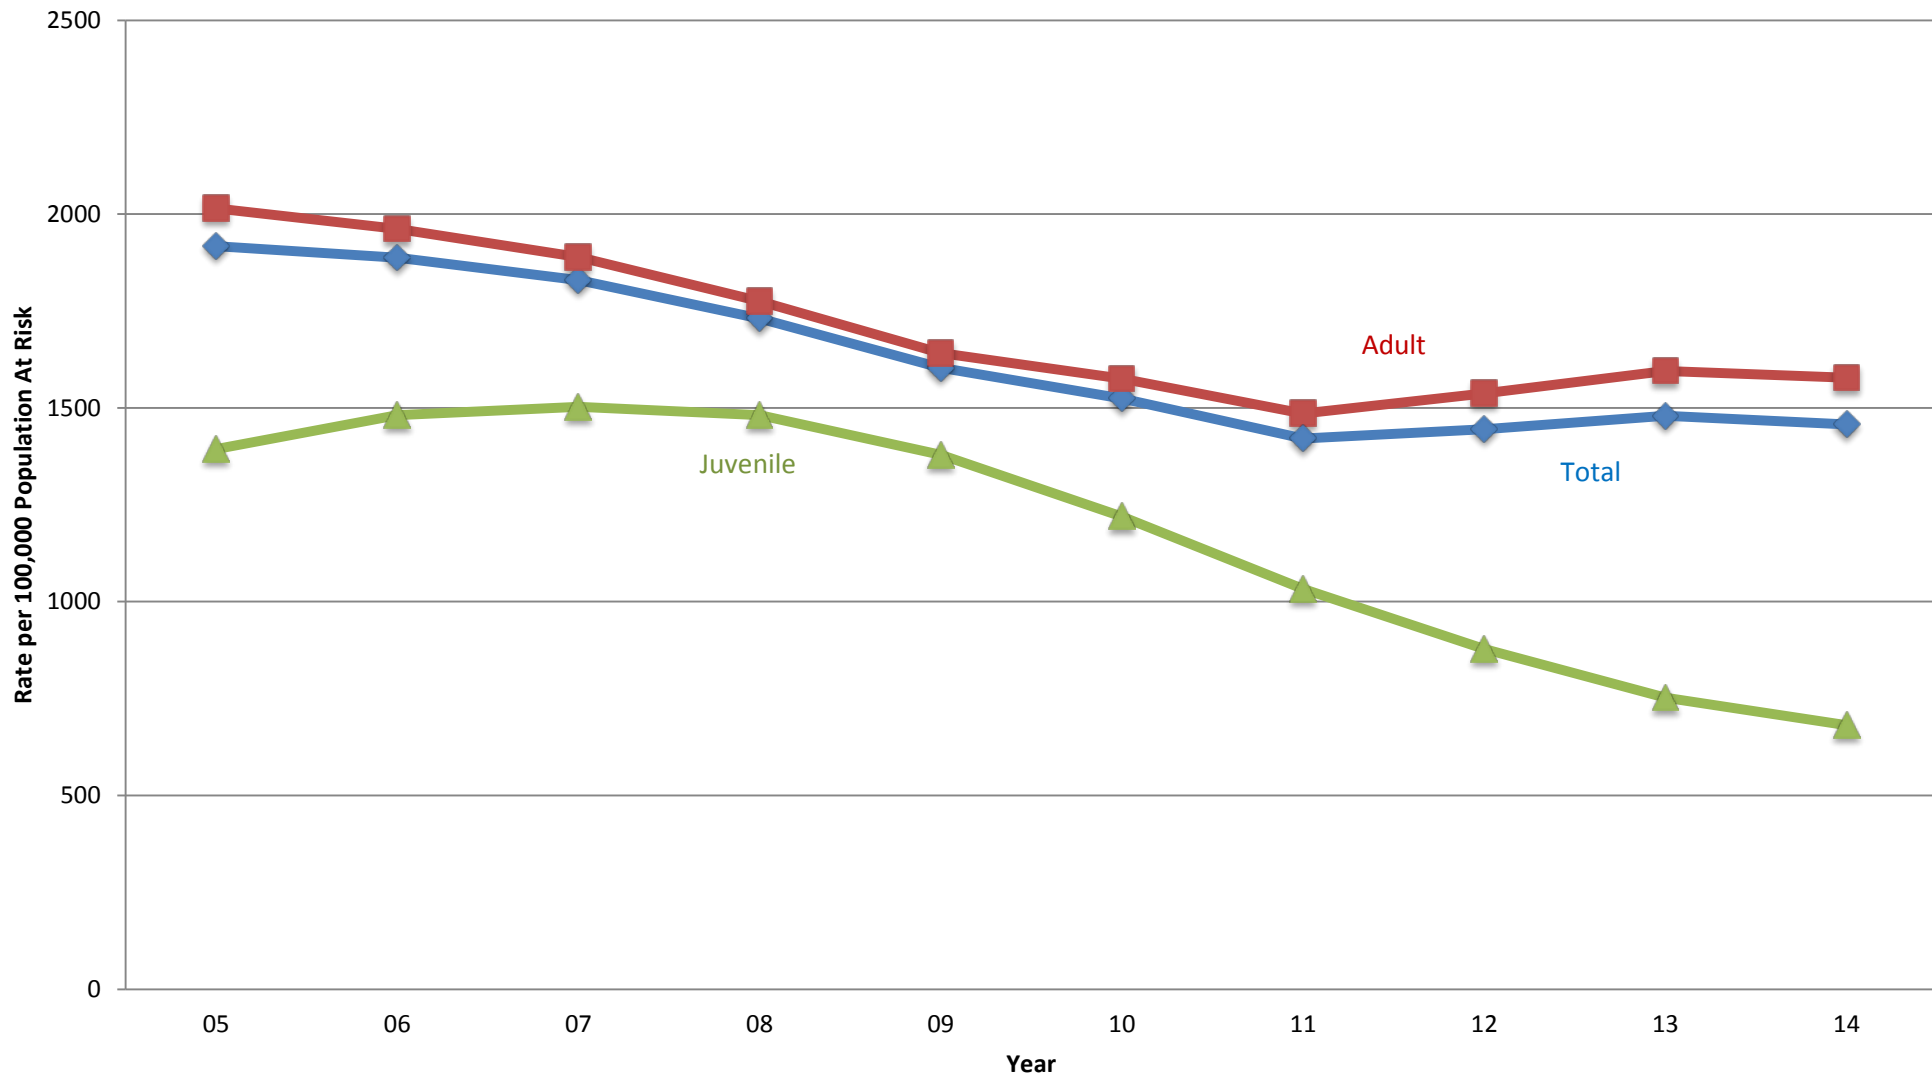

Crime in California, 2005-2014

By Category

Rate per 100,000 Population

Violent Crimes by Type, 2005-2014

Rate per 100,000 Population

Property Crimes by Type, 2005-2014

Rate per 100,000 Population

California Arrest Rates, 2005-2014
Total Law Violations
Rate per 100,000 Population At Risk

California Arrest Rates, 2005-2014

Total Felony Violations

Rate per 100,000 Population At Risk

California Arrest Rates, 2005-2014

Total Misdemeanor Violations

Rate per 100,000 Population At Risk

Adult Felony Arrest Dispositions, 2005-2014