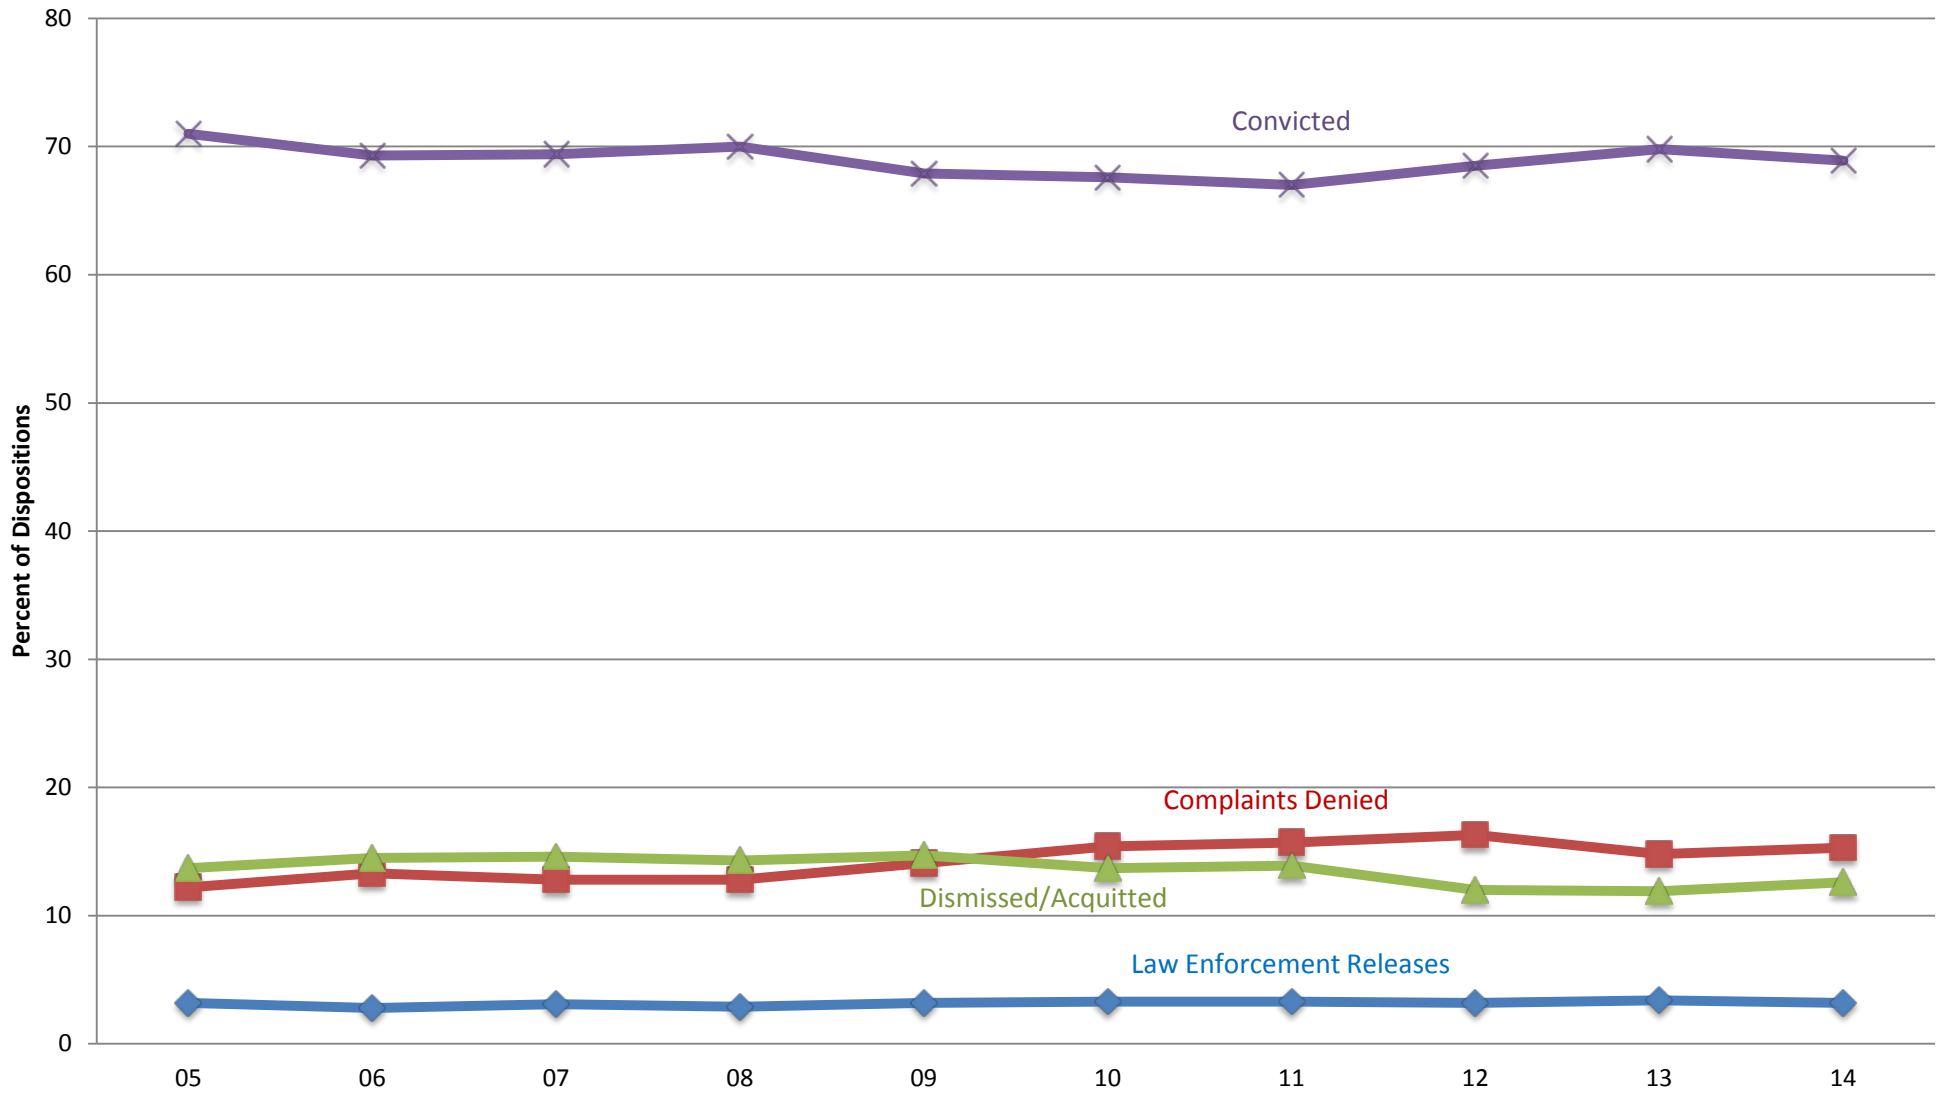

Adult Felony Arrest Dispositions, 2005-2014

Type of Disposition by Year

Percent of Dispositions