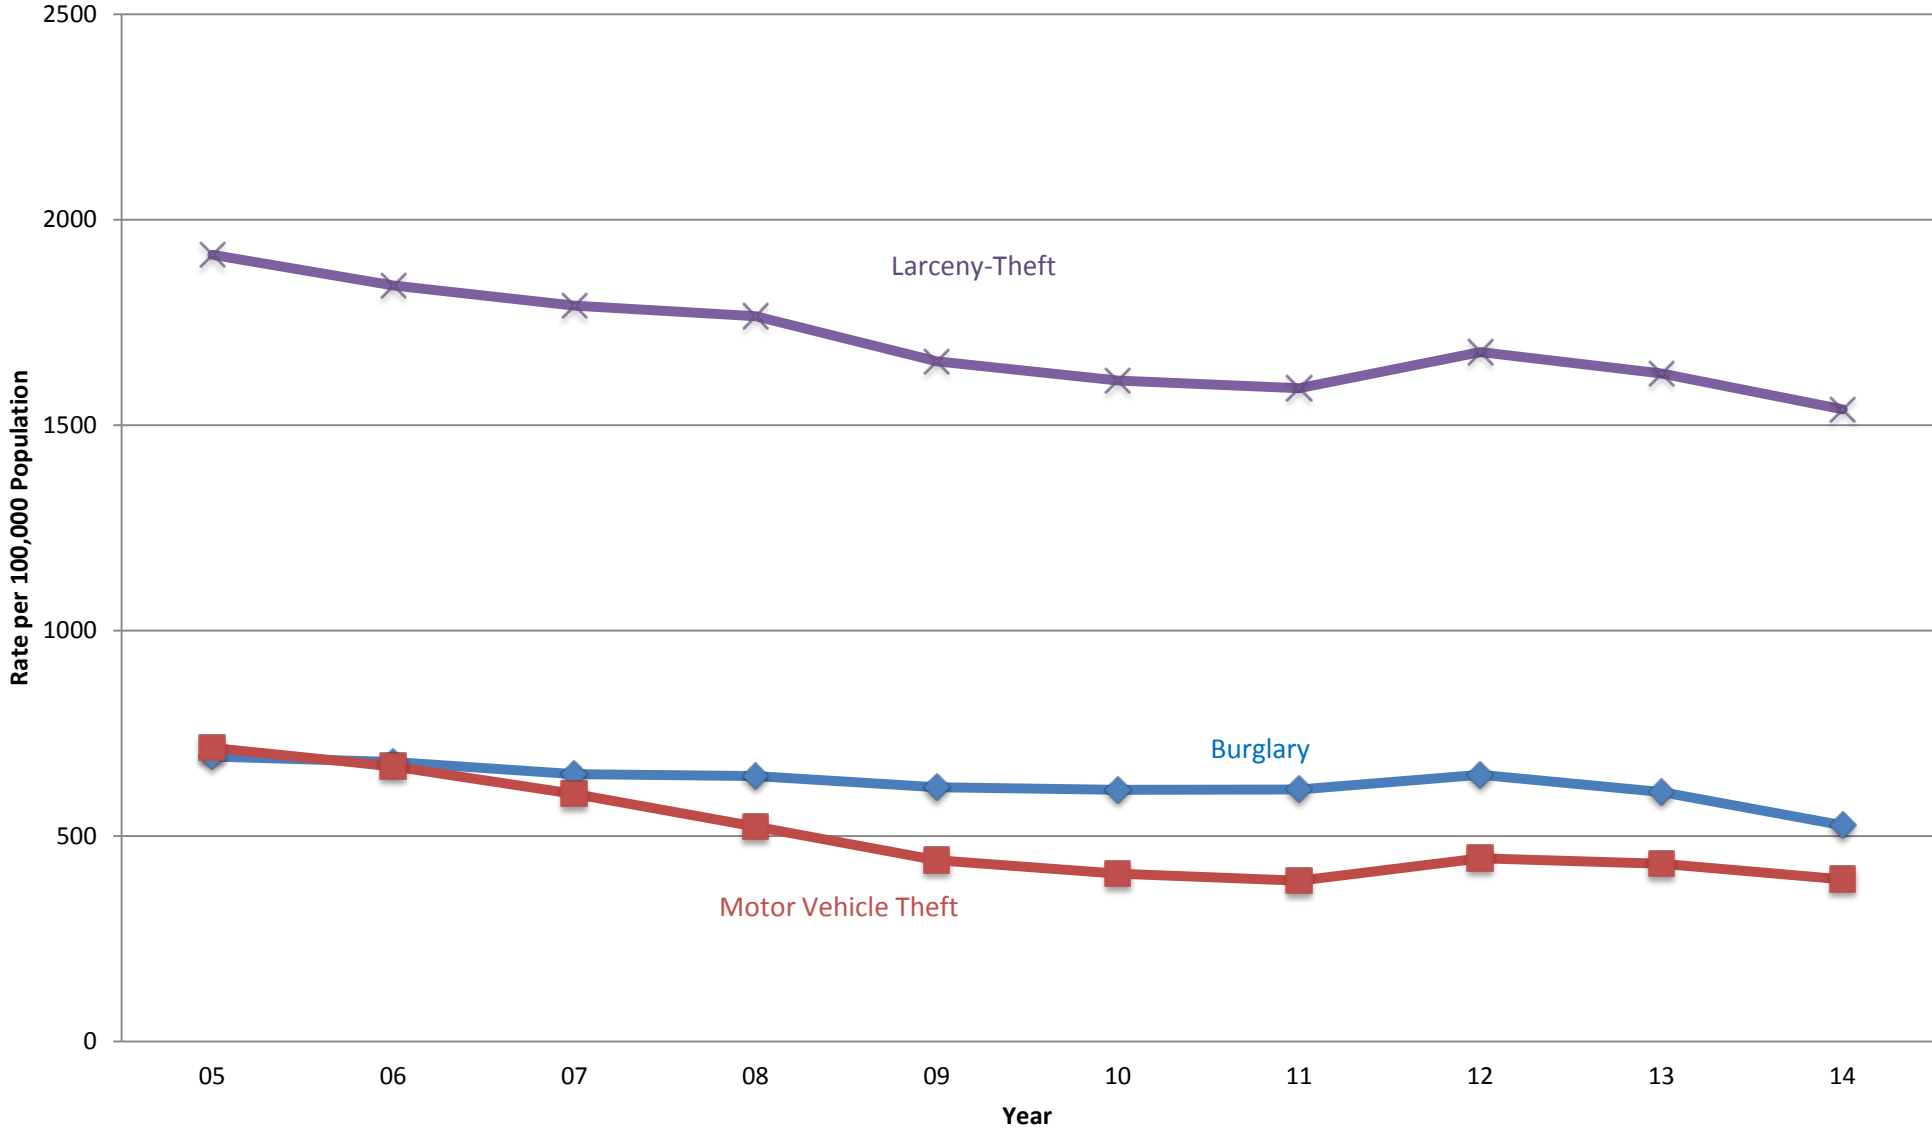

Crime in California, 2005-2014

By Category

Rate per 100,000 Population

Violent Crimes by Type, 2005-2014

Rate per 100,000 Population

Property Crimes by Type, 2005-2014

Rate per 100,000 Population

California Arrest Rates, 2005-2014
Total Law Violations
Rate per 100,000 Population At Risk

California Arrest Rates, 2005-2014

Total Felony Violations

Rate per 100,000 Population At Risk

California Arrest Rates, 2005-2014

Total Misdemeanor Violations

Rate per 100,000 Population At Risk

Adult Felony Arrest Dispositions, 2005-2014